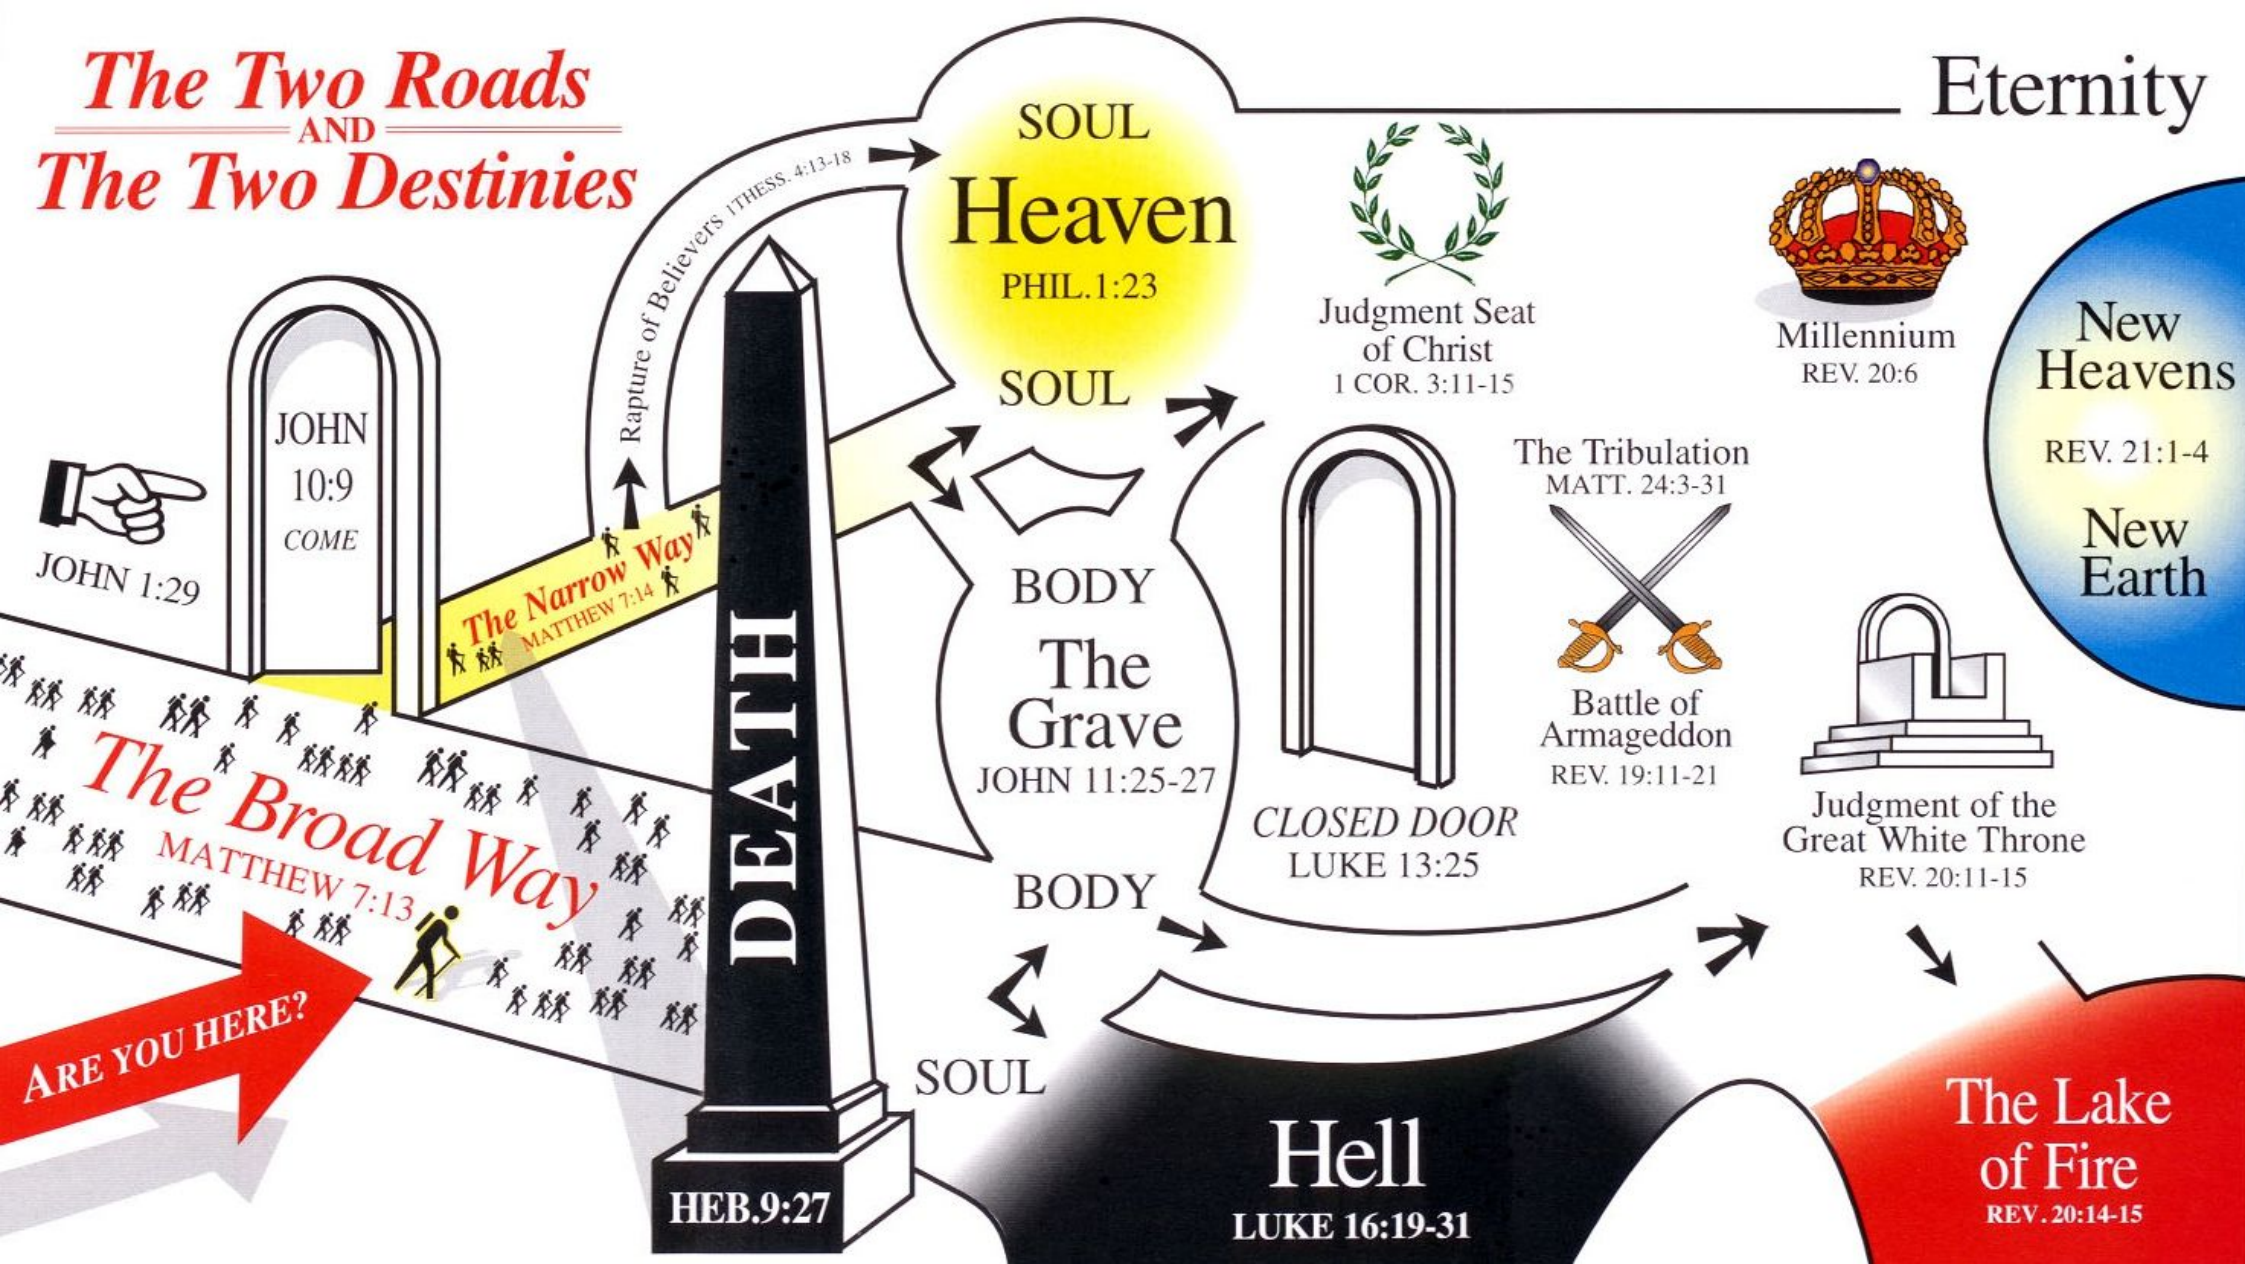

# The Two Roads AND The Two Destinies

Eternity

# The Two Roads AND The Two Destinies

Eternity

JOHN  
10:9  
COME

JOHN 1:29

The Narrow Way  
MATTHEW 7:14

Rapture of Believers  
1 THESS. 4:13-18

SOUL  
Heaven  
PHIL. 1:23

Judgment Seat  
of Christ  
1 COR. 3:11-15

Millennium  
REV. 20:6

New  
Heavens  
REV. 21:1-4  
New  
Earth

SOUL

BODY  
The  
Grave  
JOHN 11:25-27

CLOSED DOOR  
LUKE 13:25

The Tribulation  
MATT. 24:3-31

Battle of  
Armageddon  
REV. 19:11-21

Judgment of the  
Great White Throne  
REV. 20:11-15

BODY

SOUL

Hell  
LUKE 16:19-31

The Lake  
of Fire  
REV. 20:14-15

The Broad Way  
MATTHEW 7:13

ARE YOU HERE?

HEB. 9:27